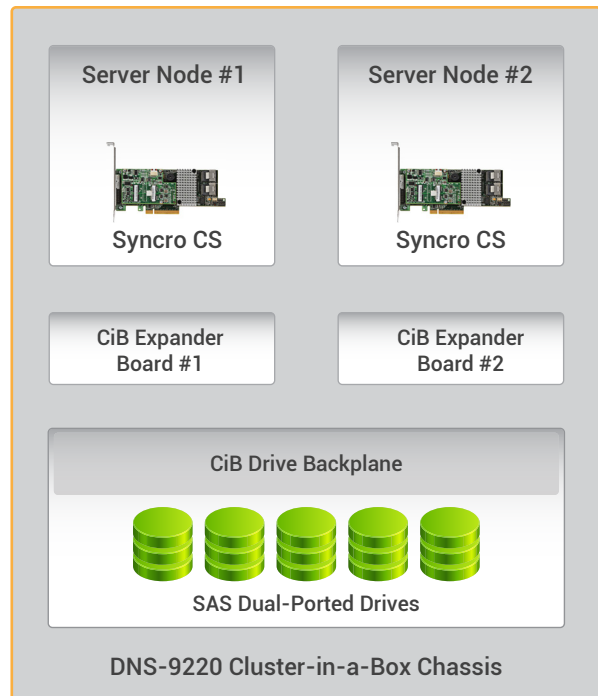

Key Features

- Scale-Out High Availability w/failover clustering
- Active/Active or Active/Passive HA Configuration
- Compliant with Microsoft® Windows Server® 2012
- Up to 48TB in a single storage enclosure
- Dual server node with 12-bay clustered storage
 - Dual Intel Xeon E5 Processors per node
 - Up to 256GB memory per node
 - Dual 2.5" OS Drive Bays per node
 - Integrated two PCI-e 3.0 x8 slots per node

The DataON Storage DNS-9220 CiB is a hardware platform purpose-built to deliver High Availability (HA) to remote branch office; and small-to-mid sized businesses with a limited IT budget.

DataON's DNS-9220 dual-node cluster server solution is made up of two individual server nodes located side-by-side within a 2U chassis to help extend system uptime and protect business continuity. It leverages the High Availability features provided with Microsoft Windows Server® 2012 to offer clustering at a new lower price point than ever before.

2U 12-bay 3.5" hot-plug drive

Redundant (1+1) PSU up to 1100W

DNS-9220 CiB powered by LSI Syncro CS

Enclosure

Form Factor	2U rackmount chassis
Front Bay	12 x 3.5" for 3.5"/2.5" HDD/SSD drive
Rear Bay	2 x server cluster node bay and 2 x power module
Cooling Fan	4 x redundant fan
Power Supply	2 x 1100W (1+1) high efficiency redundant PSU, 110-240VAC

Dimension

W x D x H	17.6" x 30.5" x 3.44"
Weight	84lbs - enclosure only

Cluster Server Node

Module Number	CN-220-SCS
Processor	Intel® Xeon® E5-2600 family
Chipset	Intel® C602
Memory Slot	16 x DDR3 DIMM, up to 256GB
Expansion Slot	1 x PCI-e Gen.3 x8 and 1 x Mezz
Network	2 x Intel® I350 GbE RJ45 ports per node
Management	1 x dedicated 10/100 RJ45 management port per node IPMI v2.0 compliant, on board "KVM over IP" support
Node Interconnection	Intel® I350AM2
OS Drive	2 x 2.5" internal SATA mirrored per node
RAID	LSI® Syncro CS 9271-8i per node
External Port	1 x SFF 8088 mini-SAS port per node